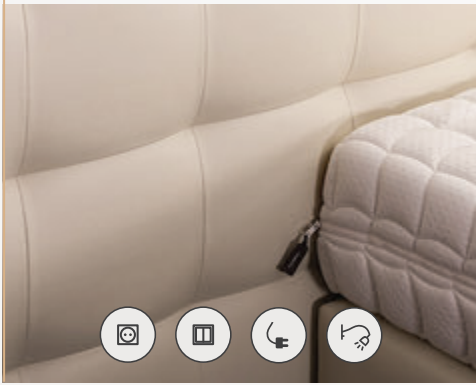

New Age

Thickness: 8 ou 12 cm

HEADBOARD 57
Wellness MATTRESS | Easy BED BASE | U
SIDE TABLE | Odessa AF3 FABRIC