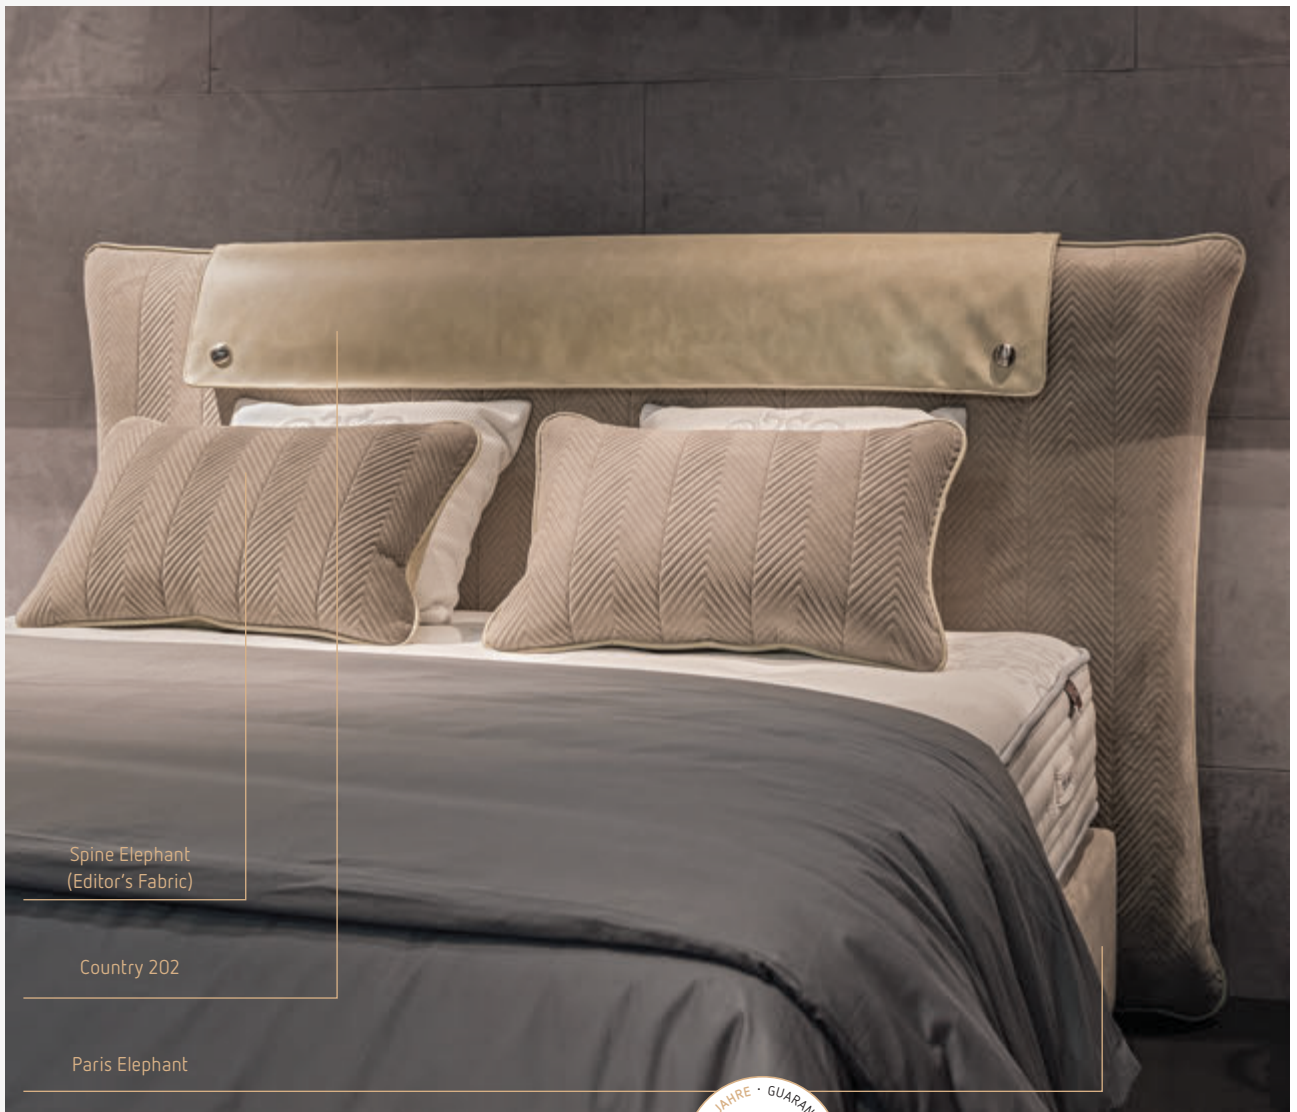

Headboards

Spine Elephant
(Editor's Fabric)

Country 202

Paris Elephant

Chevron

Thickness: 17 cm

HEADBOARD

Chevron is a deluxe model which represents the latest Colunex approach for high standard prestigious beds. By the mastery of craftsmen, Chevron combines remarkable design with premium materials.

HEADBOARD

BED BASE Width	Width x Height	Fabric Category - PRICE € *	
	DIMENSIONS cm	A / B / C / Y	Editor's Fabric
100	130 x 125	2609	3000
120	150 x 125	2609	3000
140	170 x 125	3037	3493
160	190 x 125	3037	3493
180	210 x 125	3037	3493
200	230 x 125	4555	5238