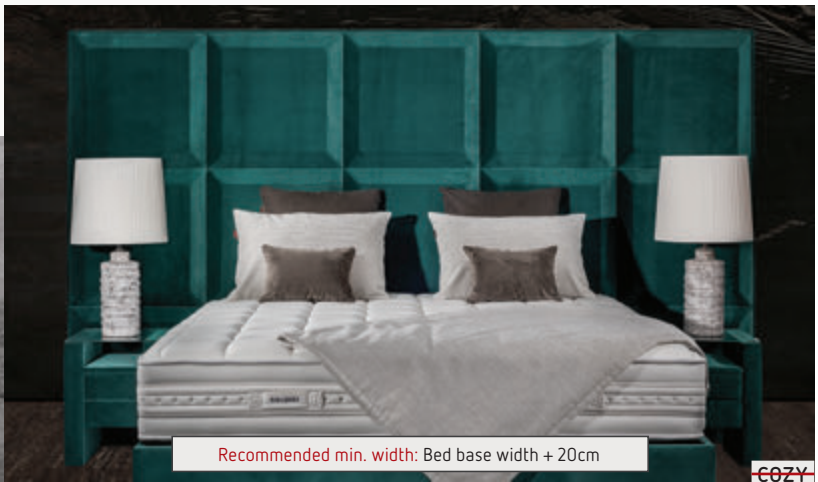

Attitude

Thickness: 8 ou 12 cm

Avant Gard

Thickness: 8 ou 12 cm

Chocolate

Thickness: 11 cm et 8 cm (Chocolate P8)
Module: 60 x 60 cm (standard)

Pompous

Thickness: 8 cm