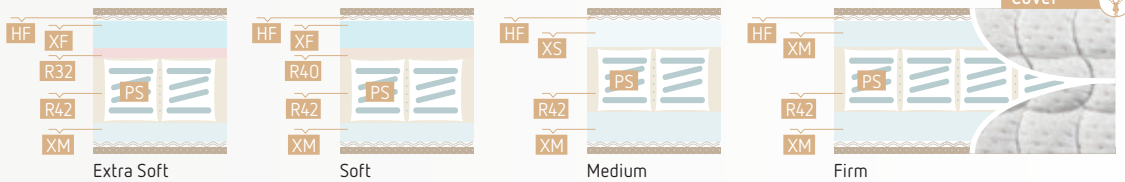

Firmness: EXTRA SOFT SOFT MEDIUM FIRM

Freshness: ●●●●● Height: 26 cm

FOR ADJUSTABLE BEDS BI-COMFORT DIFFERENT FIRMNESS

Bamboo Stretch with Aloe Vera Selection

*Well-articulated
comfort and technology*

Removable Cover