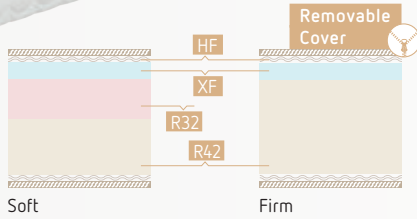

Mattress

SUPERNOVA FOAMS™ REFLEX HR Technology

MATTRESS

New Start Plus Relax

Firmness: **SOFT** **FIRM**

Freshness: ●●●○○ Height: 23 cm

FOR ADJUSTABLE BEDS BI-COMFORT DIFFERENT FIRMNESS

LUST ADJUSTABLE ED | Falcone H17 FABRIC

DIMENSIONS cm	70 x 190 70 x 200	80 x 190 80 x 200	90 x 190 90 x 200	100 x 190 100 x 200	120 x 190 120 x 200	140 x 190 140 x 200	150 x 190 150 x 200	160 x 190 160 x 200	180 x 190 180 x 200	200 x 190 200 x 200
PRICE €	1004	1004	1266	1348	1502	1568	1741	1882	1977	2310

MATTRESS