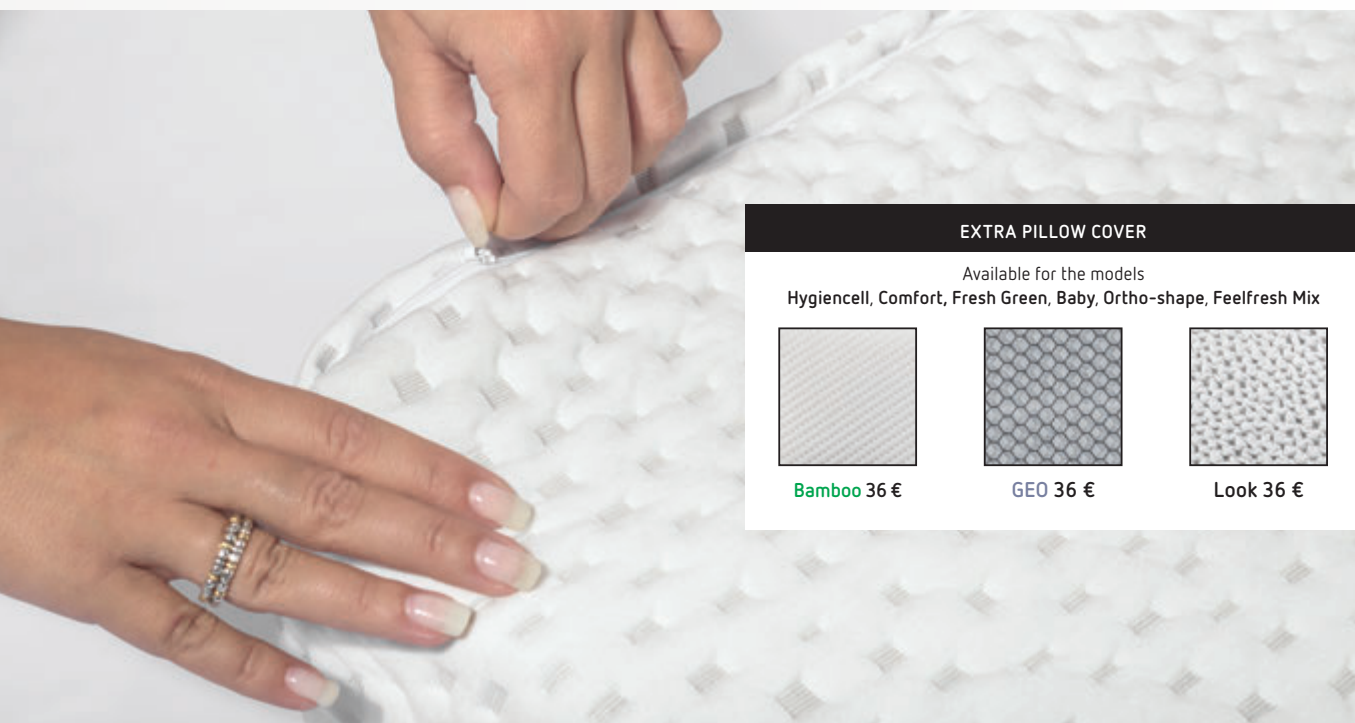

EXTRA PILLOW COVER

Available for the models
Hygienicell, Comfort, Fresh Green, Baby, Ortho-shape, Feelfresh Mix

Bamboo 36 €

GEO 36 €

Look 36 €

Baby

PILLOW SUPERNOVA FOAMS™ MEMORY

Freshness: ●●●●○
Interior: MEMORY
WITH REMOVABLE COVER