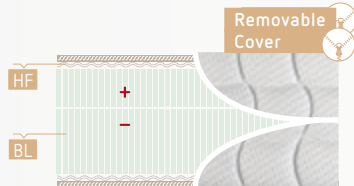

DIMENSIONS cm	70 x 190 70 x 200	80 x 190 80 x 200	90 x 190 90 x 200	100 x 190 100 x 200	120 x 190 120 x 200	140 x 190 140 x 200	150 x 190 150 x 200	160 x 190 160 x 200	180 x 190 180 x 200	200 x 190 200 x 200
PRICE €	1783	1783	1883	2171	2333	2451	2730	3185	3361	3728

Colunex® Mattresses Benefits

- INDIVIDUAL COMFORT
- FRESHNESS
- HYPOALLERGENIC
- NO CFC'S

Mattress

Colunex® Mattresses materials

- **X** Xenuloc®
- **XF** Xenuloc® Feel
- **XS** Xenuloc® Soft
- **XM** Xenuloc® Medium
- **PS** ProTech Springs™

- **S** Silk
- **CF** Cotton Felt
- **HF** Hypoallergenic Fibers
- **TNT** TNT non woven fabric
- **VSS** 100% Viscose Fabric + SuperSoft Foam