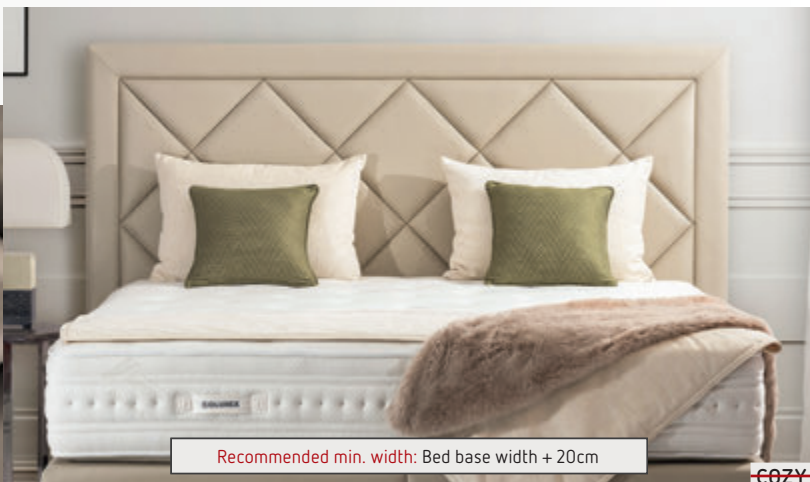

Fortune

Thickness: 8 cm