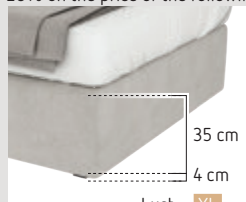

Lust

ADJUSTABLE BED BASE WITH UPHOLSTERED SLATS

A deluxe electrically-operated articulated system with fully-upholstered perforated panels, allowing you to raise your legs and your back into different positions for resting and sleeping.

Standard Heights:

A L XL

Options:

BACKSTITCHING

WIRELESS CONTROLLER

sup. price - 200€ / each controller

LUST A / L / XL

Fabric Category - PRICE €

DIMENSIONS cm	A	B	C	Y	
80 x 200	2572	2628	2684	2800	3920
90 x 200	2683	2796	2851	3019	4227
100 x 200	2952	3119	3179	3399	4759
140 x 200	4026	4193	4254	4474	6264

SYNCHRONIZED

LUST A / L / XL

Fabric Category - PRICE €

DIMENSIONS cm	A	B	C	Y	
160 x 200	6200	6312	6424	6656	9318
180 x 200	6422	6648	6758	7094	9932
200 x 200	6960	7294	7414	7854	10996

TWO PIECES

Colunex® Lust bed base Standard Heights

Dimensions above 220x220cm available on request.

Bedframe 210cm in length, +10% on the price match.

Bedframe 220cm in length, +20% on the price match.

Only width +20% on the price of the following width.

Widths above 200cm +30% Plus the price of 200x200cm.

Width and Length +30% on the price of following width.

Width and Length above 200x200cm +30% on the price

Lust **XL**

BACKSTITCHING

Vertical (sup. price) 300€ / PAIR

Horizontal (sup. price) ADD 20%

To use editor fabric, add 15% to category Y price.

To use client fabric, consider category A price.