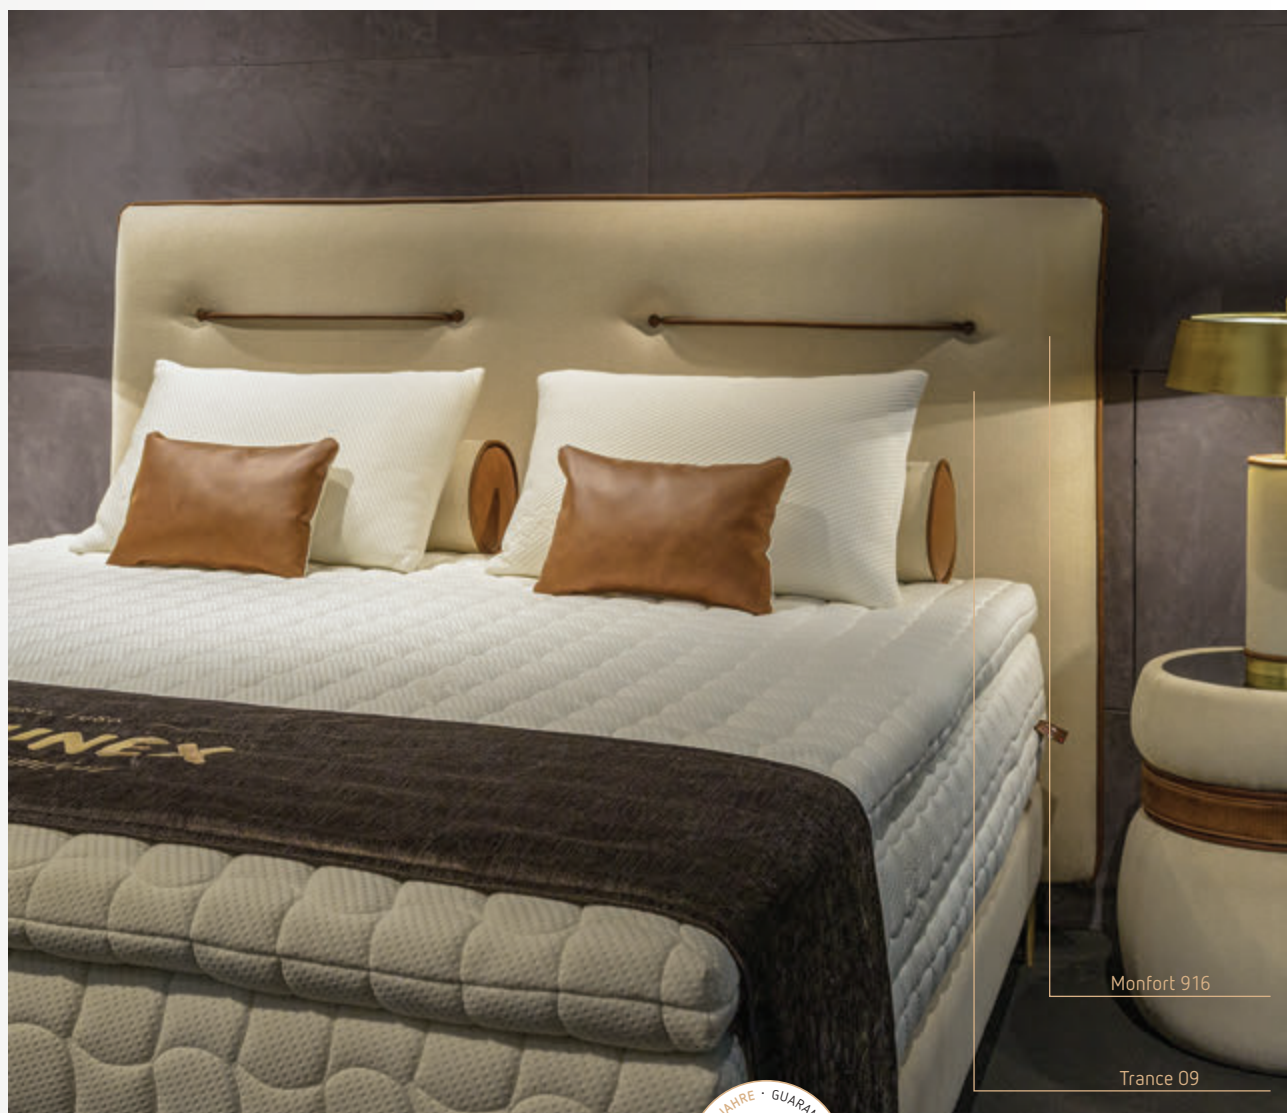

Azur

Thickness: 13 cm

HEADBOARD

To refresh your room, Colunex designed a bed with detailed eco-leather piping around a soft headboard perimeter.