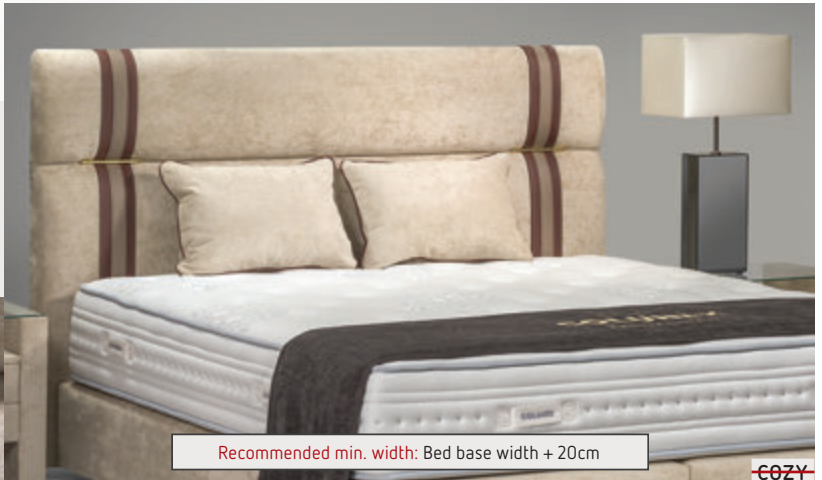

Recommended min. width: Bed base width + 20cm

Charm MATTRESS | Alfa BED BASE | Tempo Beige CS7, HC3, HC5 FABRIC
COZY