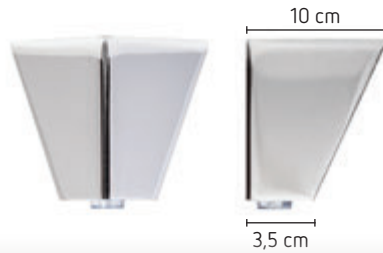

Round Wood

HEIGHT	PRICE	PRICE (Laquered)
8 / 10 cm	16 € pair	32 € pair
12 cm	20 € pair	40 € pair
13 cm	25 € pair	50 € pair
22 cm	30 € pair	60 € pair

Metal

HEIGHT	PRICE
8 / 10 cm	72 € pair
12 cm	74 € pair
13 cm	76 € pair
22 cm	84 € pair

Plastic Round

HEIGHT	PRICE
13 cm	16 € pair

Plastic V Round

HEIGHT	PRICE
13 cm	16 € pair

Curve Metal

HEIGHT	PRICE
10 cm	70 € pair

Diagonal Metal

HEIGHT	PRICE
10 cm	70 € pair

Sleek Metal

HEIGHT	PRICE
13 cm	70 € pair

Upholstered Feet HEIGHT/PRICE 10 cm = 80 € pair 11 to 12 cm = 100 € pair 13 cm = 105 € pair 14 to 22 cm = 120 € pair

DECORATIVE DETAIL FOR BED BASES

Available for bed base Alfa, Easy, Elite, Lust, Lust Elite