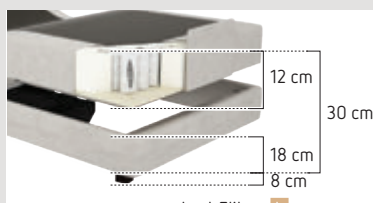

Colunex® Lust Elite bed base Standard Heights

Lust Elite L