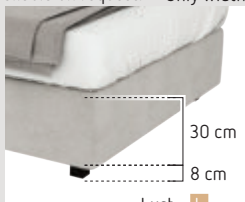

Lust

ADJUSTABLE BED BASE WITH UPHOLSTERED SLATS

A deluxe electrically-operated articulated system with fully-upholstered perforated panels, allowing you to raise your legs and your back into different positions for resting and sleeping.

Standard Heights:

A L XL

Options:

BACKSTITCHING

WIRELESS CONTROLLER

sup. price - 200€ / each controller

LUST A / L / XL

Fabric Category - PRICE €

DIMENSIONS cm	A	B	C	Y	
80 x 200	2572	2628	2684	2800	3920
90 x 200	2683	2796	2851	3019	4227
100 x 200	2952	3119	3179	3399	4759
140 x 200	4026	4193	4254	4474	6264

SYNCHRONIZED

LUST A / L / XL

Fabric Category - PRICE €

DIMENSIONS cm	A	B	C	Y	
160 x 200	6200	6312	6424	6656	9318
180 x 200	6422	6648	6758	7094	9932
200 x 200	6960	7294	7414	7854	10996

TWO PIECES

Colunex® Lust bed base Standard Heights

Dimensions above 220x220cm available on request.

Bedframe 210cm in length, +10% on the price match.

Bedframe 220cm in length, +20% on the price match.

Only width +20% on the price of the following width.

Widths above 200cm +30% Plus the price of 200x200cm.

Width and Length +30% on the price of following width.

Width and Length above 200x200cm +30% on the price

Lust **L**

BACKSTITCHING

Vertical (sup. price) 300€ / PAIR

Horizontal (sup. price) ADD 20%

To use editor fabric, add 15% to category Y price.

To use client fabric, consider category A price.