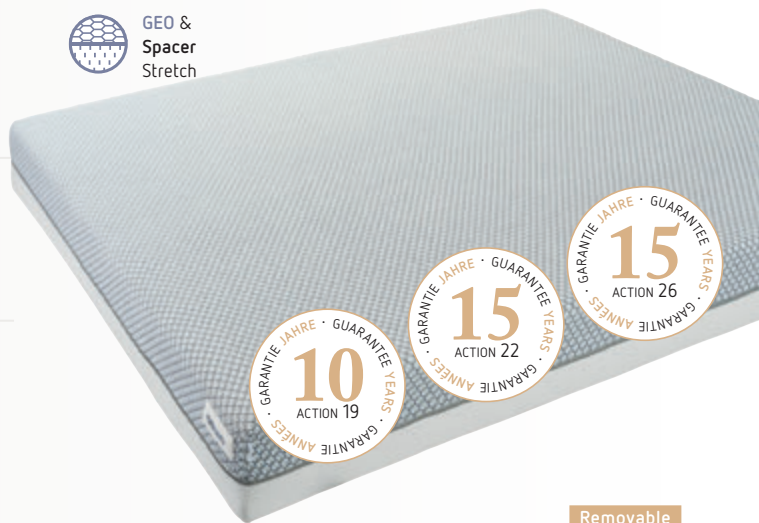

MATTRESS

Action 19

Firmness: **SOFT** MEDIUM FIRM

Freshness: ●●●○○ Height: 19 cm

GEO & Spacer Stretch

Action 22

Firmness: EXTRA SOFT **SOFT** MEDIUM FIRM

Freshness: ●●●○○ Height: 22 cm