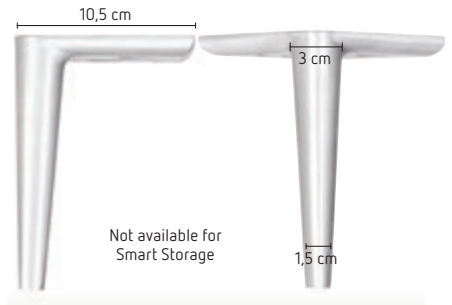

Round Wood

HEIGHT	PRICE	PRICE (Laquered)
8 / 10 cm	16 € pair	32 € pair
12 cm	20 € pair	40 € pair
13 cm	25 € pair	50 € pair
22 cm	30 € pair	60 € pair

Metal

HEIGHT	PRICE
8 / 10 cm	72 € pair
12 cm	74 € pair
13 cm	76 € pair
22 cm	84 € pair

Plastic Round

HEIGHT	PRICE
13 cm	16 € pair

Plastic V Round

HEIGHT	PRICE
13 cm	16 € pair

Curve Metal

HEIGHT	PRICE
10 cm	70 € pair

Diagonal Metal

HEIGHT	PRICE
10 cm	70 € pair

Sleek Metal

HEIGHT	PRICE
13 cm	70 € pair

Upholstered Feet HEIGHT/PRICE 10 cm = 80 € pair 11 to 12 cm = 100 € pair 13 cm = 105 € pair 14 to 22 cm = 120 € pair

DECORATIVE DETAIL FOR BED BASES

Available for bed base Alfa, Easy, Elite, Lust, Lust Elite