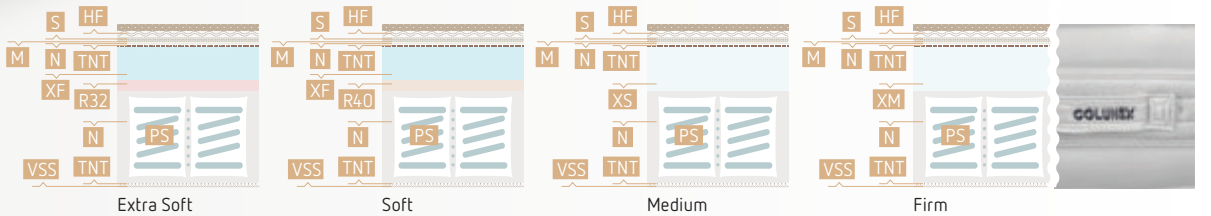

Firmness: EXTRA SOFT SOFT MEDIUM FIRM

Freshness: ●●●●● Height: 27 cm

NO-FLIP BI-COMFORT

Bamboo Stretch with Aloe Vera Selection

Take this journey of incomparable rest.

DIMENSIONS cm	70 x 190 70 x 200	80 x 190 80 x 200	90 x 190 90 x 200	100 x 190 100 x 200	120 x 190 120 x 200	140 x 190 140 x 200	150 x 190 150 x 200	160 x 190 160 x 200	180 x 190 180 x 200	200 x 190 200 x 200
PRICE €	2310	2310	2455	2566	2703	2814	3273	3422	3819	4200