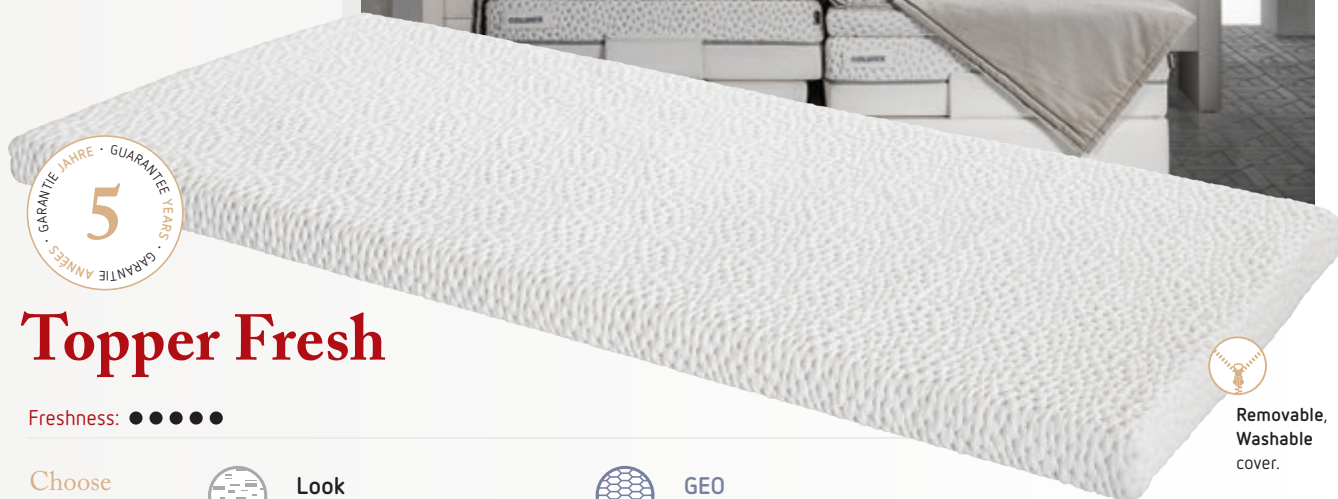

Trendy HEADBOARD | Next 26 MATTRESS |
Lust ADJUSTABLE BED | U SIDE TABLE |
Tatami BT1 FABRIC

5
GARANTIE ANNEES · GARANTIE JAHRE · GUARANTEE YEARS · GARANTIE ANNEES

Topper Fresh

Freshness: ●●●●●

Removable,
Washable
cover.

Choose
the cover:

Look
Stretch

GEO
Stretch

Choose
the interior:

Xenoloc® Feel

Supernova Foams™ Memory 5.0

Breeze Latex™

DIMENSIONS cm	70 x 190 70 x 200	80 x 190 80 x 200	90 x 190 90 x 200	100 x 190 100 x 200	120 x 190 120 x 200	140 x 190 140 x 200	150 x 190 150 x 200	160 x 190 160 x 200	180 x 190 180 x 200	200 x 190 200 x 200
PRICE €	567	567	581	588	722	838	904	972	1079	1188

Godin HEADBOARD | Best Plus MATTRESS | Elite
BOXSPRING | Danubio Grey FABRIC