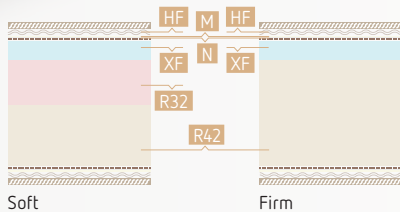

New Start Plus

Firmness: **SOFT** **FIRM**

Freshness: ●●●○○ Height: 27 cm

BI-COMFORT DIFFERENT FIRMNESS

DIMENSIONS cm	70 x 190 70 x 200	80 x 190 80 x 200	90 x 190 90 x 200	100 x 190 100 x 200	120 x 190 120 x 200	140 x 190 140 x 200	150 x 190 150 x 200	160 x 190 160 x 200	180 x 190 180 x 200	200 x 190 200 x 200
PRICE €	1004	1004	1266	1348	1502	1568	1741	1882	1977	2310

Colunex® Mattresses Benefits

- INDIVIDUAL COMFORT
- FRESHNESS
- HYPOALLERGENIC
- NO CFC'S

Mattress

Colunex® Mattresses materials

- X Xenuloc®
- XF Xenuloc® Feel
- XS Xenuloc® Soft
- XM Xenuloc® Medium
- PS ProTech Springs™

- S Silk
- CF Cotton Felt
- HF Hypoallergenic Fibers
- TNT TNT non woven fabric
- VSS 100% Viscose Fabric + SuperSoft Foam