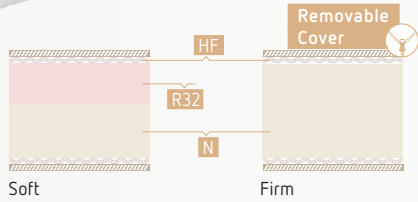

MATTRESS

New Start Relax

Firmness: **SOFT** **FIRM**

Freshness: ●●●○○○ Height: 20 cm

FOR ADJUSTABLE BEDS BI-COMFORT DIFFERENT FIRMNESS

New Age HEADBOARD | LUST-ADJUSTABLE ED | Sueder SO3 FABRIC

DIMENSIONS cm	70 x 190 70 x 200	80 x 190 80 x 200	90 x 190 90 x 200	100 x 190 100 x 200	120 x 190 120 x 200	140 x 190 140 x 200	150 x 190 150 x 200	160 x 190 160 x 200	180 x 190 180 x 200	200 x 190 200 x 200
PRICE €	837	837	1055	1123	1252	1307	1451	1568	1648	1925