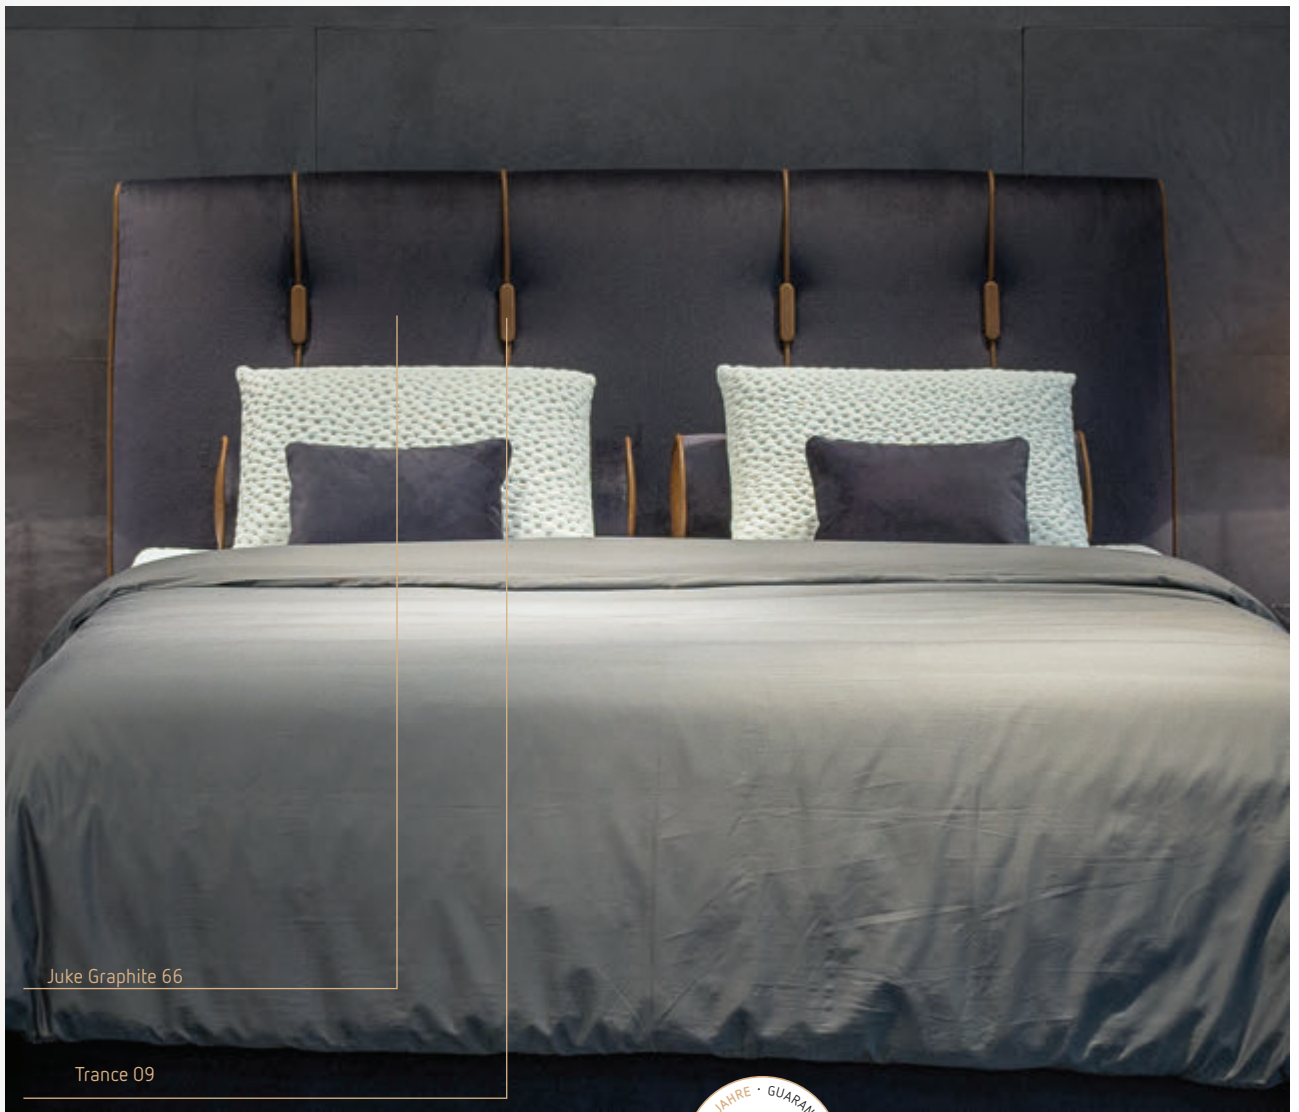

Headboards

Juke Graphite 66

Trance 09

Benjamin

Thickness: 18 cm

HEADBOARD

The elegant headboard presents a smooth organic shape enriched with timeless details as the textured piping and buttons deeply applied enhancing the volume and sculpted look of this model.