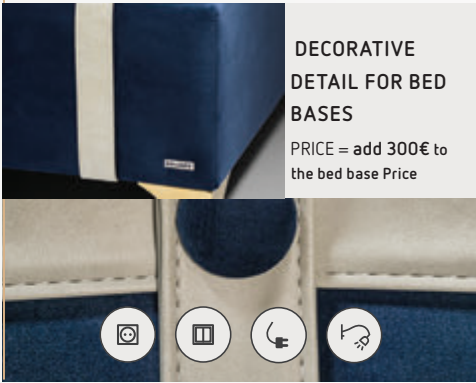

Boulevard

Thickness: 8 cm

DECORATIVE
DETAIL FOR BED
BASES
PRICE = add 300€ to
the bed base Price