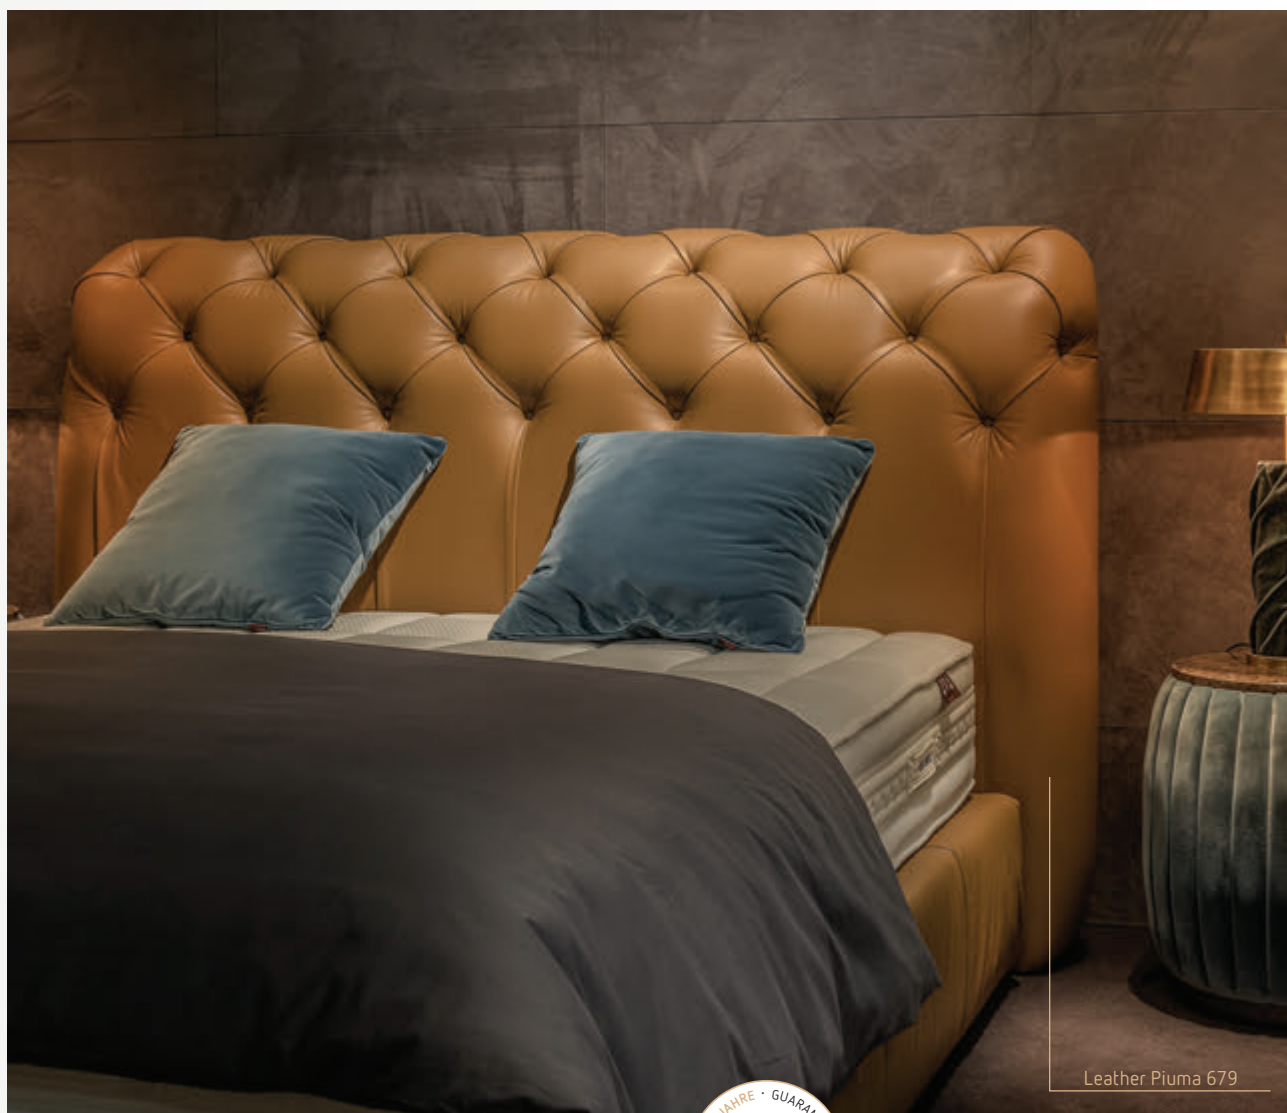

Leather Piuma 679

Plaza

Thickness: 33 cm

HEADBOARD

Plaza is a very special headboard. It embodies the future of Colunex in design, a combination of tradition and style in one single piece. From the complexity of crafting a round chesterfield that evolves into straight modernlines, it's a result of a skilled team of artisans working side by side with Colunex dynamic in-house design studio.

HEADBOARD

HEIGHT:

from 100 to 140 cm

Fabric Category - PRICE €

BED BASE Width	WIDTH cm	Fabric Category - PRICE €				
		A	B	C	Y	
100	130	1839	2934	2224	2224	3114
120	150	2340	2438	2826	2826	3956
140	170	2709	2805	3290	3290	4606
160	190	2709	2805	3290	3290	4606
180	210	2709	2805	3290	3290	4606
200	230	4064	4207	4935	4935	6909

Options • To use editor fabric, add 15% to category Y price. • To use client fabric, consider category A price. • Headboard back upholstered, add 20%.