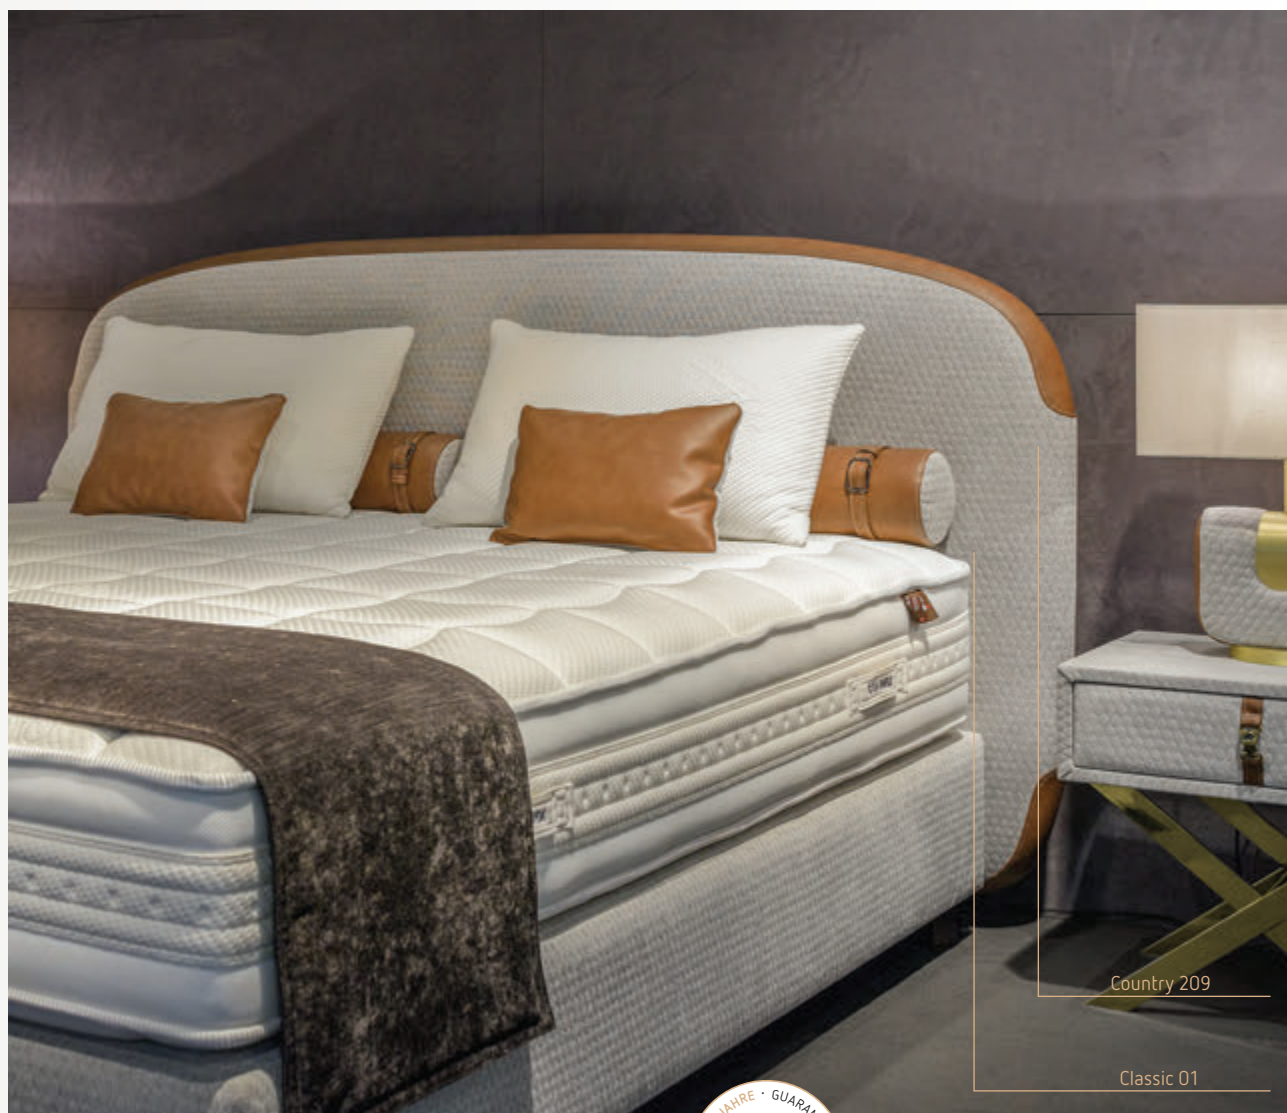

Country 209

Classic 01

Birkin

Thickness: 12 cm

HEADBOARD

As a road can be an unforgettable memory from a distant journey, the Birkin bed can be the place for unforgettable dreams. The smart mixture of fabrics, detailed stitching and soft shapes, inspired by iconic travel bags, reflects movement and relaxing sensations, providing an inspiring comfort.