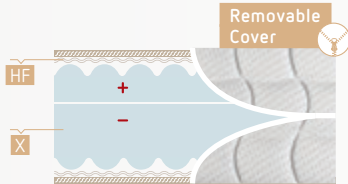

MATTRESS
Celebration

Firmness: **FIRM** EXTRA FIRM

Freshness: ●●●●● Height: 20 cm

FOR ADJUSTABLE BEDS BI-COMFORT DIFFERENT FIRMNESS

Celebrate your health... every night.

DIMENSIONS cm	70 x 190 70 x 200	80 x 190 80 x 200	90 x 190 90 x 200	100 x 190 100 x 200	120 x 190 120 x 200	140 x 190 140 x 200	150 x 190 150 x 200	160 x 190 160 x 200	180 x 190 180 x 200	200 x 190 200 x 200
PRICE €	2386	2386	2479	2558	2693	2805	3456	3862	4010	4335

one mattress, two inside blocks

Colunex® Mattresses
No Standard options

Only width + 20% on the price of the following width.
Only length + 20% on the price of the standard width.
Widths above 200cm + 30% Plus the price of 200x200cm.

Width and Length + 30% on the price of following width.
Width and Length above 200x200cm + 30% on the price match.
Dimensions above 220x220cm available on request.

- **L** 100% Latex
- **BL** Breeze Latex™
- **LSR** Latex™ SR
- **NS** Nova Foams™ Soft
- **NSS** Nova Foams™ SuperSoft

- **N** Nova Foams™
- **R32** Supernova Foams™ Reflex 3.2
- **R33** Supernova Foams™ Reflex 3.3
- **R42** Supernova Foams™ Reflex 4.2
- **R55** Supernova Foams™ Reflex 5.5

- **M** Supernova Foams™ Memory
- **MF** Supernova Foams™ Memory Feel
- **M50** Supernova Foams™ Memory 5.0
- **M70** Supernova Foams™ Memory 7.0

Guarantee: 2* years - electrical components