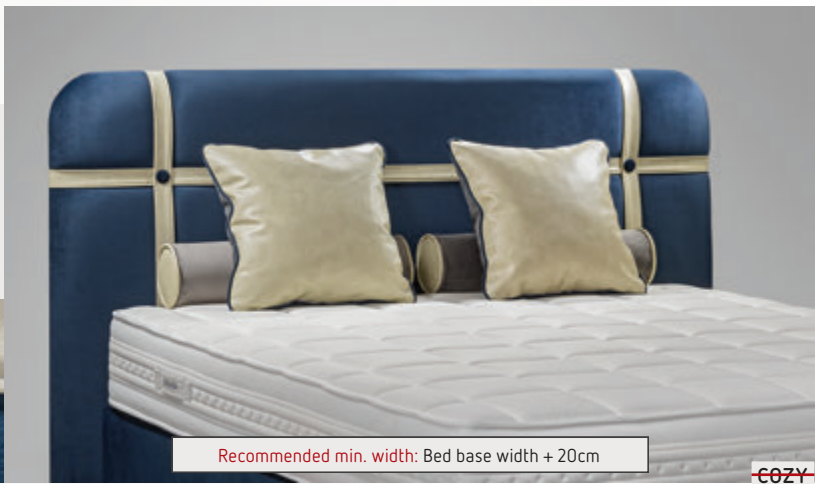

HEADBOARD 55
Best Eco MATTRESS | Alfa BED BASE | Paris Deep
Blue & Super Skin Vintage FABRIC