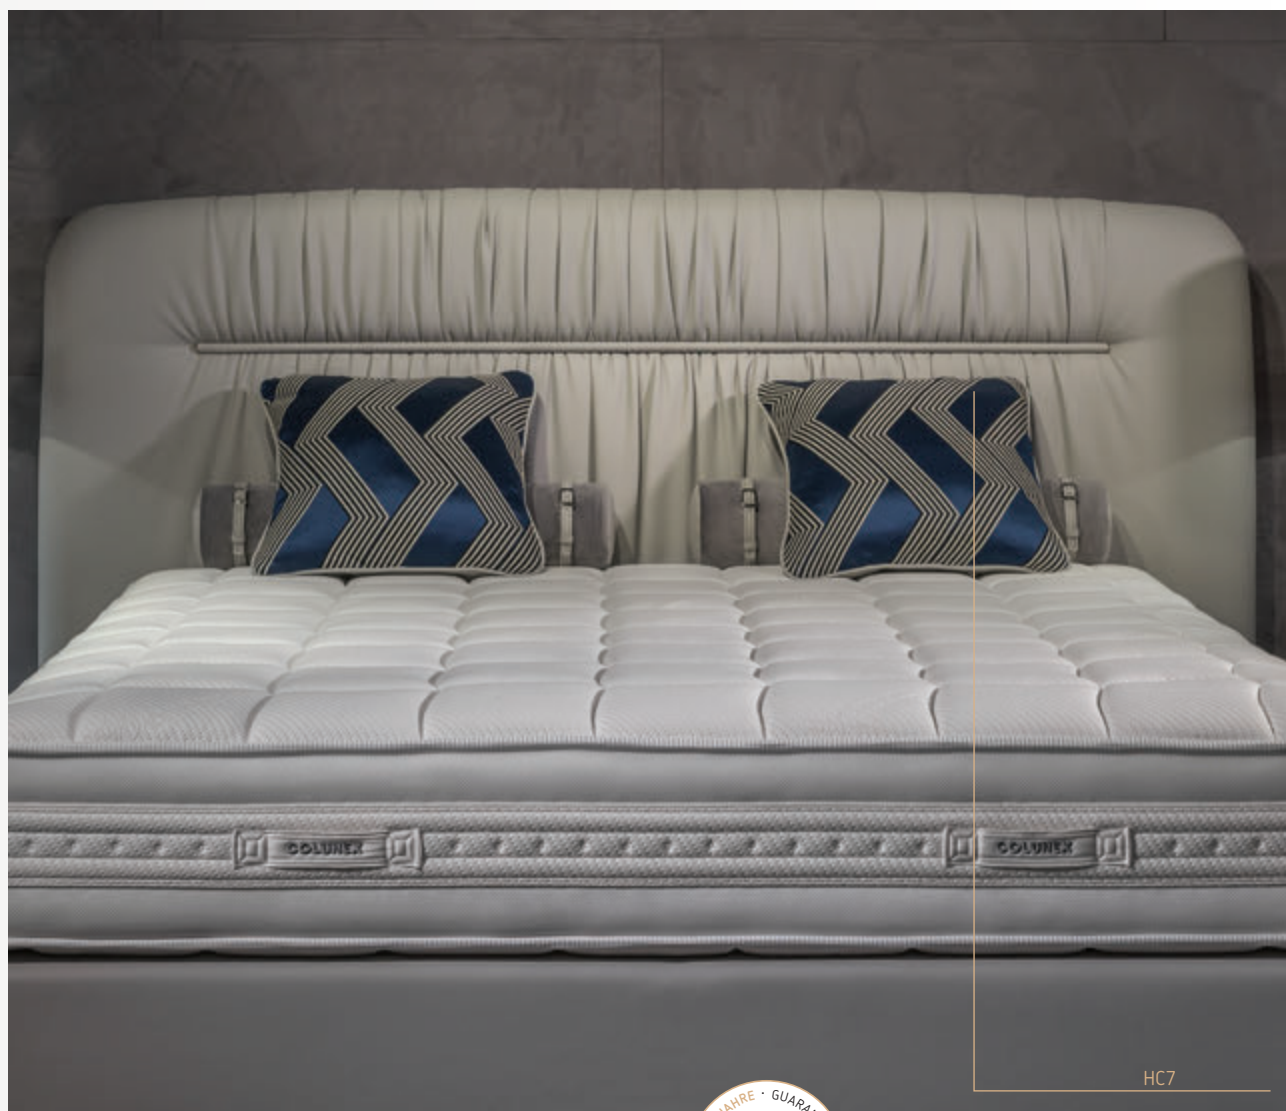

HC7

Drape

Thickness: 13 cm

HEADBOARD

Tailored to be unique, as each headboard has a different handcrafted drape. Like a haute-couture dress, this model is the proof that less can be more, when the finest materials, the right colors and proficient design are perfectly blended. An upholstered metallic bar enriches the headboard and features nuances of the drape.