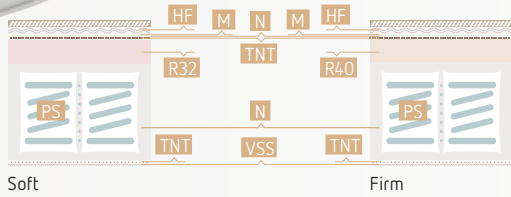

- S Silk
- CF Cotton Felt
- HF Hypoallergenic Fibers
- TNT TNT non woven fabric
- VSS 100% Viscose Fabric + SuperSoft Foam

MATTRESS Best Eco

Firmness: **SOFT** FIRM

Freshness: ●●●○○ Height: 24 cm

NO-FLIP BI-COMFORT

Bamboo Stretch with Aloe Vera Selection

DIMENSIONS cm	70 x 190 70 x 200	80 x 190 80 x 200	90 x 190 90 x 200	100 x 190 100 x 200	120 x 190 120 x 200	140 x 190 140 x 200	150 x 190 150 x 200	160 x 190 160 x 200	180 x 190 180 x 200	200 x 190 200 x 200
PRICE €	1053	1053	1110	1161	1225	1339	1557	1624	1815	1997