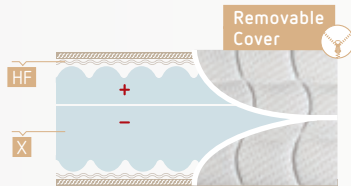

Freshness: ●●●●● Height: 20 cm

FOR ADJUSTABLE BEDS BI-COMFORT DIFFERENT FIRMNESS

All in one for better nights and a healthy life.

DIMENSIONS cm	70 x 190 70 x 200	80 x 190 80 x 200	90 x 190 90 x 200	100 x 190 100 x 200	120 x 190 120 x 200	140 x 190 140 x 200	150 x 190 150 x 200	160 x 190 160 x 200	180 x 190 180 x 200	200 x 190 200 x 200
PRICE €	1751	1751	1843	1923	2058	2170	2416	2823	2971	3295