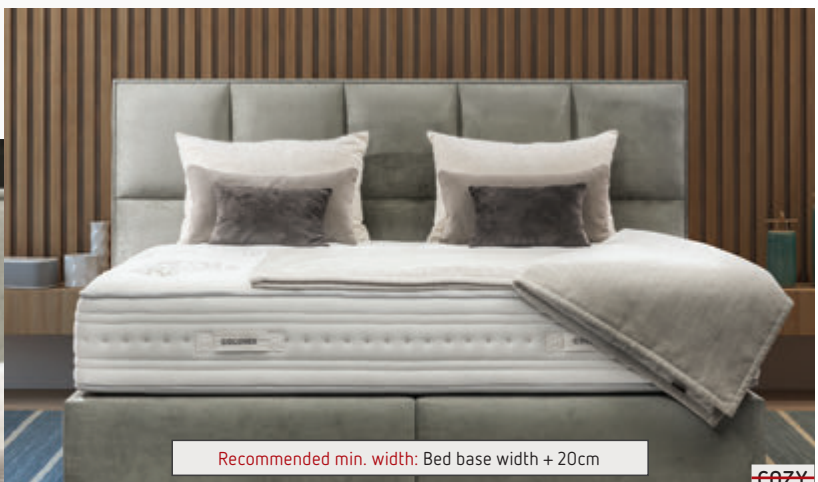

Headboards

Frame

Thickness: 11 cm | With metal profile.

Recommended min. width: Bed base width + 30cm

Beauty Sleep IV MATTRESS | Elite BOXSPRING | Flare LAMP | Funky FFF1 | Juke 66 FABRIC

Price Level C : Attitude, Avant Gard, Carat, Chocolate, Fortune, Frame, Majestic, Pompous, Status